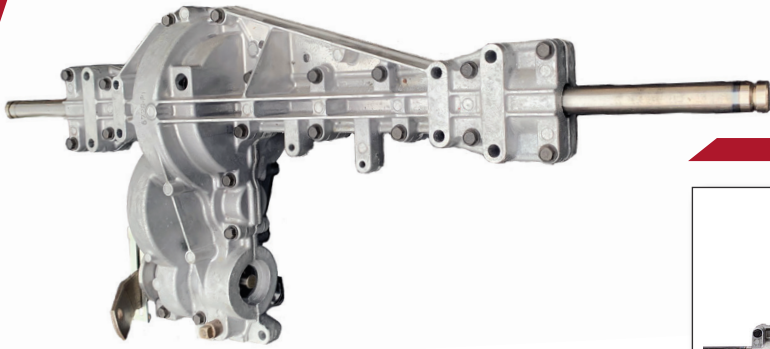

2200 Series Final Drive

PEERLESS® GEAR

Your Transmission Solution
Made in the USA Since 1945

Technical Specs

Output Torque

165 ft. lbs. (224 N-m)

Maximum Tire Diameter

20" (508 mm)

Lubrication

EP-90 gear lube

Brake – Optional

Adjustable or
non-adjustable

Optional Drive Systems

Hydraulic or 48V DC

Axle Diameter

3/4" (19.05 mm)

Weight on Tires

525 lbs. (238 kg)

Features & Benefits

PEERLESS 2200 Series Final Drive provides ultimate performance, durability, and ease of operation for residential or commercial applications. Designed to be used with a hydraulic or electric motor to drive the final drive.