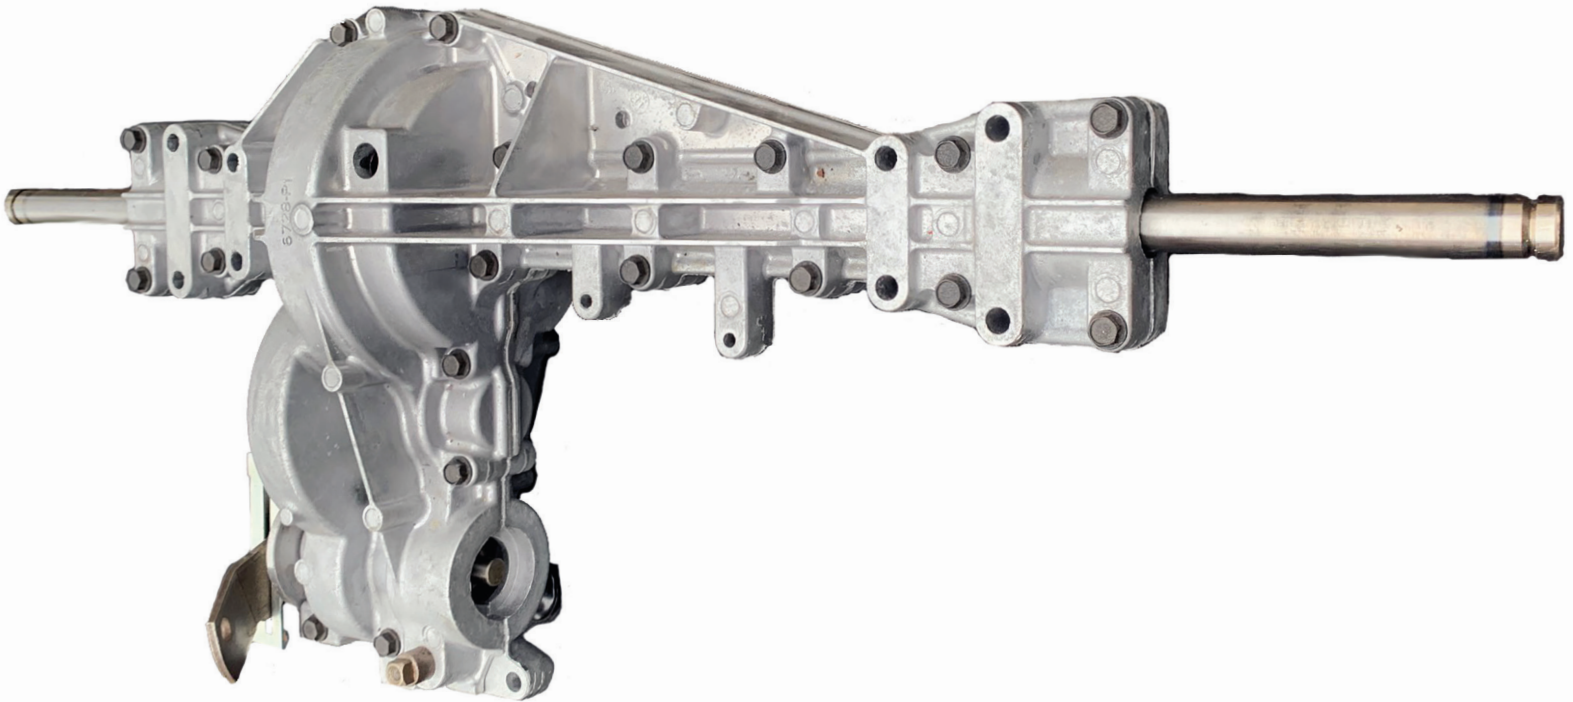

PEERLESS® GEAR

Your Transmission Solution

Made in the USA Since 1945

2200 Series Final Drive

Driving Choice. Delivering Dependability.

All Peerless products are supported by a global dealer/distributor network of 12,000+ locations providing convenient worldwide service.

2200 Series Final Drive

PEERLESS® GEAR

Your Transmission Solution
Made in the USA Since 1945

Technical Specs

Output Torque

165 ft. lbs. (224 N-m)

Maximum Tire Diameter

20" (508 mm)

Lubrication

EP-90 gear lube

Brake – Optional

Adjustable or
non-adjustable

Optional Drive Systems

Hydraulic or 48V DC

Axle Diameter

3/4" (19.05 mm)

Weight on Tires

525 lbs. (238 kg)

Features & Benefits

PEERLESS 2200 Series Final Drive provides ultimate performance, durability, and ease of operation for residential or commercial applications. Designed to be used with a hydraulic or electric motor to drive the final drive.