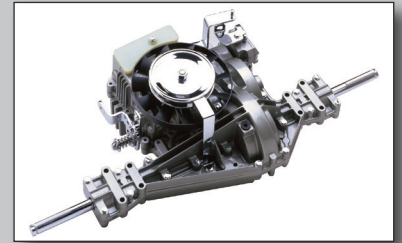

2200 Series Final Drive

PEERLESS® GEAR

Your Transmission Solution
Made in the USA Since 1945

Technical Specs

Output Torque

165 ft. lbs. (224 N-m)

Maximum Tire Diameter

20" (508 mm)

Lubrication

EP-90 gear lube

Brake – Optional

Adjustable or
non-adjustable

Optional Drive Systems

Hydraulic or 48V DC

Axle Diameter

3/4" (19.05 mm)