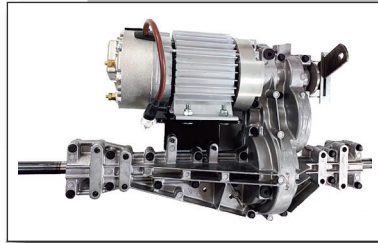

2200 Series Final Drive

PEERLESS® GEAR

Your Transmission Solution
Made in the USA Since 1945

Technical Specs

Output Torque

165 ft. lbs. (224 N-m)

Maximum Tire Diameter

20" (508 mm)

Lubrication

EP-90 gear lube

Brake – Optional

Adjustable or
non-adjustable

Optional Drive Systems

Hydraulic or 48V DC

Axle Diameter

3/4" (19.05 mm)